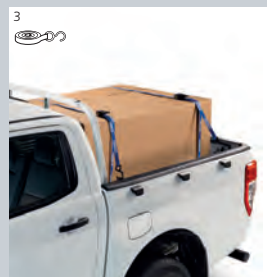

1. 1 Cruz ladder clamps
2. 2 Cruz straps
3. 3 Cruz ratchet strap with S hook
4. 4 Cruz rear door ladder type EF