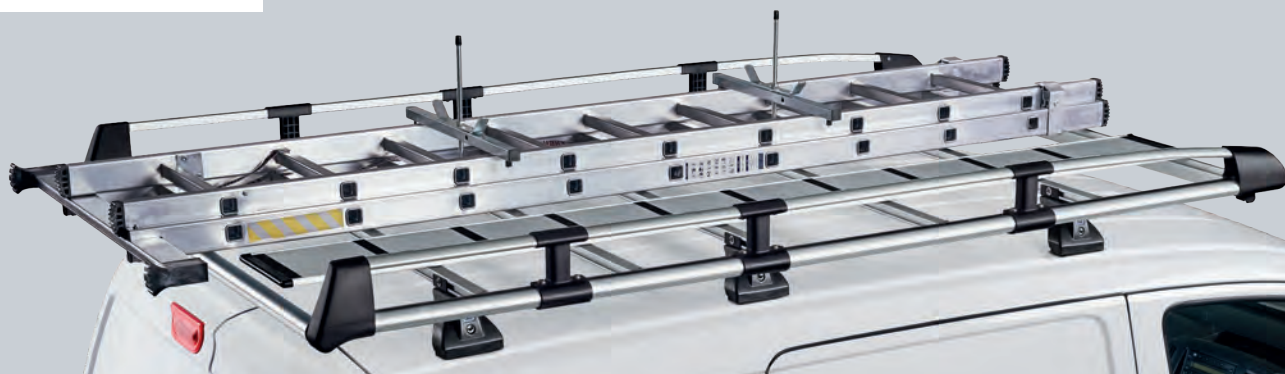

› aerodynamic design with mat anodized aluminium

- › Aluminium 6063/T6
- › Matt anodized

- › Pickling steel
- › Oxilan
- › HQ Polymer class 2

- › Cruz Evo Rack Alu module
- › Cruz Kit LCV
- › Cruz ladder clamps
- › Cruz walkway

new

Cruz Evo Rack Alu Cruz Evo Rack Alu module

matt anodized aluminium

Cruz Evo Rack Alu	1300-4800	1100-1700	✓	✓
Cruz Evo Rack Alu module	1300-4800	1100-1700	✓	✓

¹ mm

Cruz Evo Rack Alu module