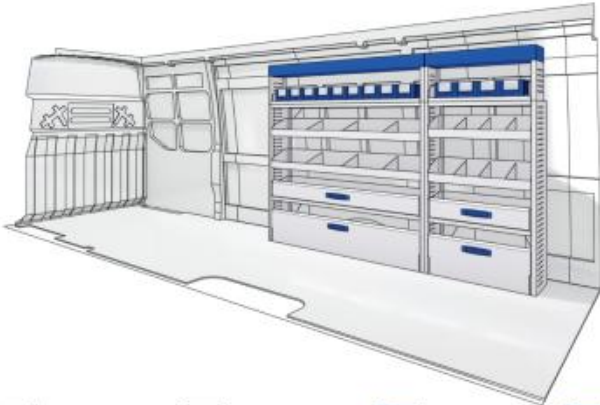

L5(wheel base: 4100mm)

 3802mm  1750mm  360mm  160kg

VAN CARE

DAILY

57-1-143-00

Bronze Line

 2281mm  1750mm  360mm  105kg

L5(wheel base: 4100mm)