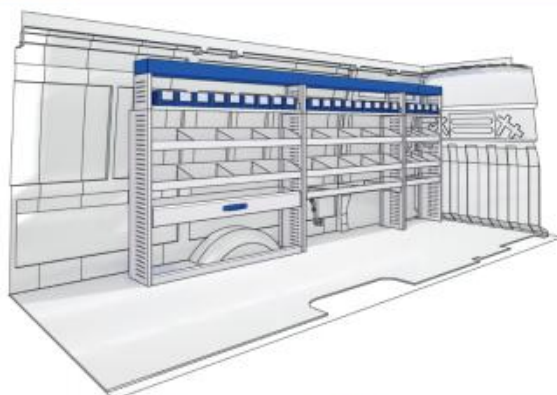

(wheel base: 4100mm)

L 3802mm H 1750mm D 360mm W 120kg

Gold Line

57-1-146-00

(wheel base: 4100mm)

L 3802mm H 1750mm D 360mm W 160kg

VAN CARE

DAILY