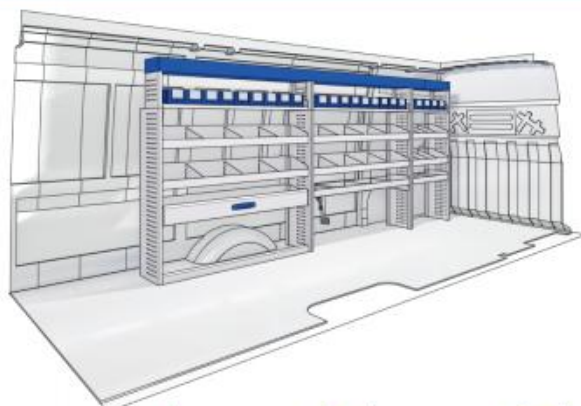

L5(wheel base: 4100mm)

 3802mm  1750mm  360mm  110kg

Silver Line

57-1-145-00

L5(wheel base: 4100mm)

 3802mm  1750mm  360mm  120kg

Gold Line

57-1-146-00