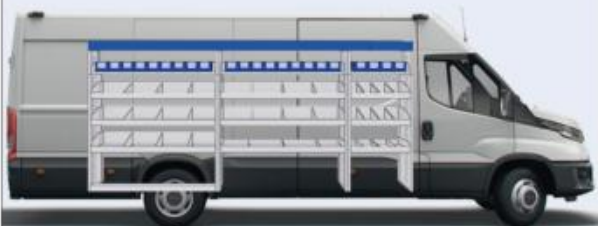

DAILY

VAN CARE

LEFT SIDE

Bronze Line

57-1-142-00

(wheel base: 4100mm)