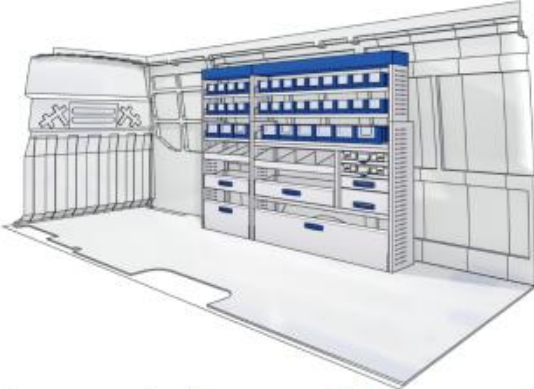

L 2281mm **D** 1750mm **D** 360mm **8** 128kg

(wheel base: 4100mm)

57-1-153-00

Gold Line