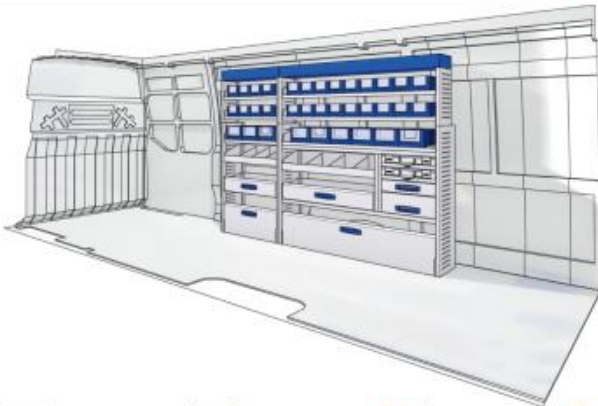

2281mm 1750mm 360mm 128kg