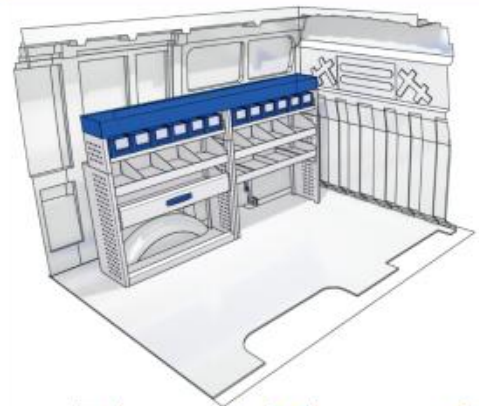

(wheel base: 3000mm)

2028mm 1260mm 360mm 53kg

Silver Line

57-1-122-00

(wheel base: 3000mm)

2028mm 1225mm 360mm 65kg

Gold Line

57-1-124-00