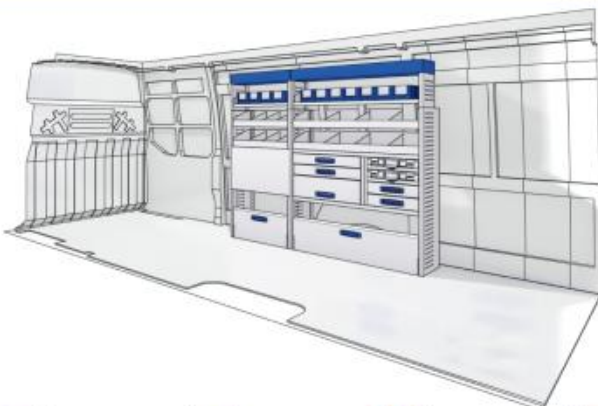

2025mm 1750mm 360mm 143kg