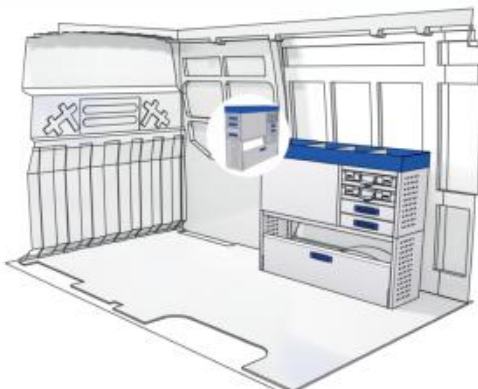

Silver Line

L 1267mm **D** 1085mm **D** 360mm **B** 75kg

(wheel base: 3520mm) H2

57-1-105-00

Gold Line

L 1267mm **D** 1085mm **D** 360mm **B** 63kg

(wheel base: 3520mm) H2

DAILY