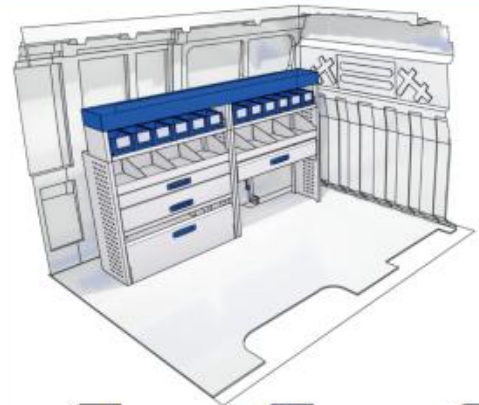

2028mm 1260mm 360mm 78kg