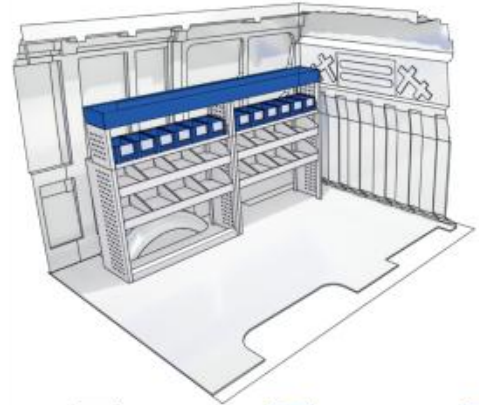

2028mm 1260mm 360mm 53kg

Silver Line

57-1-122-00