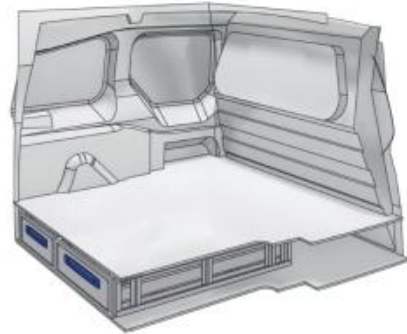

L 1026mm **H** 176mm **D** 1075mm **KG** 41kg

Silver Line

57-1-109-00