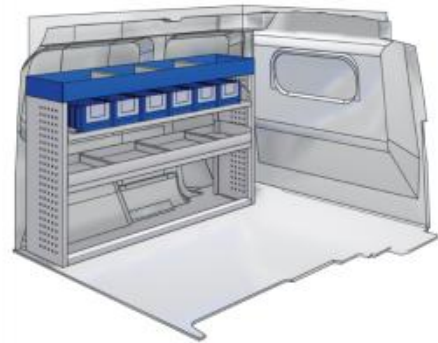

 1521mm  980mm  360mm  45kg

Silver Line

57-1-107-00

(wheel base: 2975mm)

 1521mm  980mm  360mm  45kg

Gold Line

57-1-108-00

(wheel base: 2975mm)