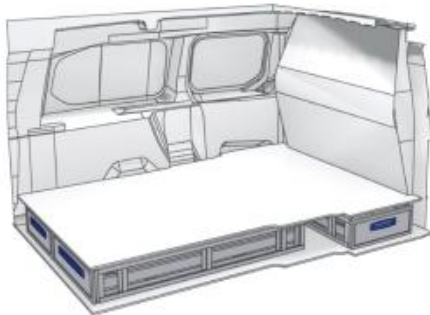

(wheel base: 2975mm)

1732mm 176mm 1266mm 65kg

57-1-113-00

Gold Line