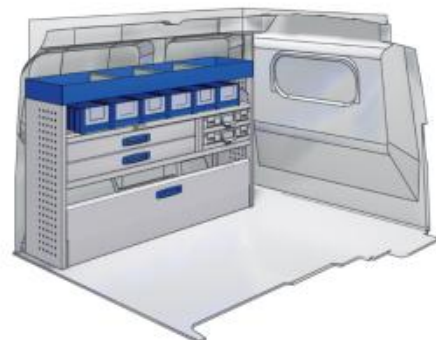

 1521mm  980mm  360mm  45kg

Silver Line

57-1-107-00

(wheel base: 2975mm)

 1521mm  980mm  360mm  45kg

Gold Line

57-1-108-00

(wheel base: 2975mm)