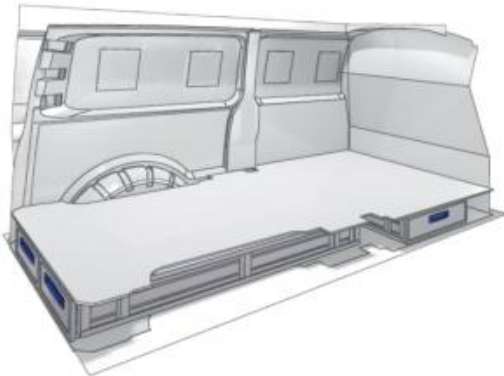

(wheel base: 3098mm)

2135mm 176mm 1526mm 78kg

57-1-131-00

Gold Line