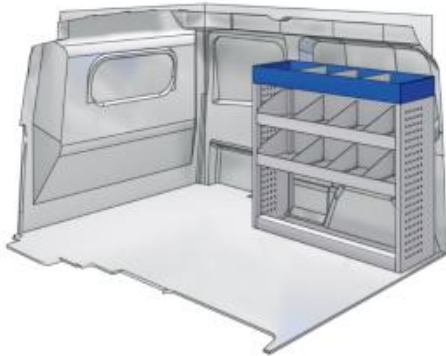

L 1014mm **D** 980mm **D** 360mm **B** 21kg