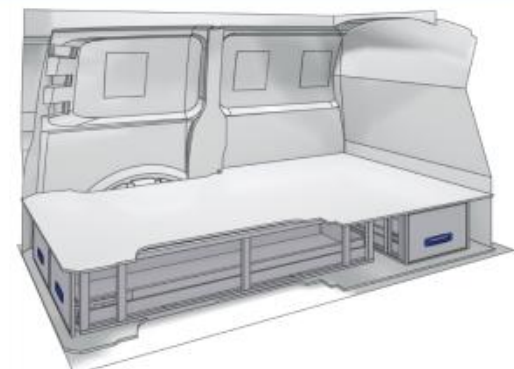

1992mm 310mm 1526mm 98kg