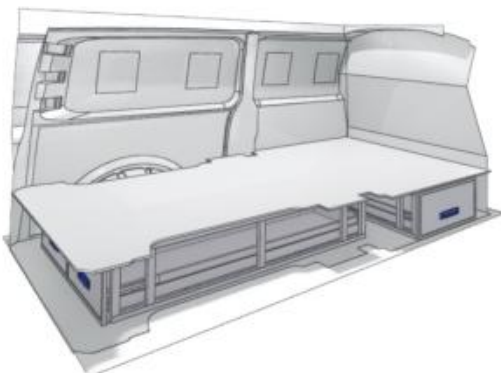

57-1-130-00

Silver Line

(wheel base: 3098mm)

2135mm 176mm 1526mm 78kg

57-1-131-00

Gold Line

(wheel base: 3098mm)

2135mm 310mm 1526mm 99kg