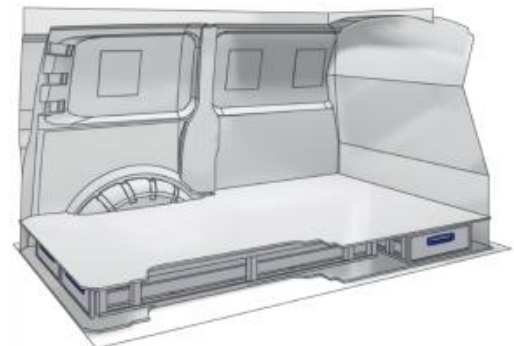

(wheel base: 2925mm)

 1526mm  176mm  1218mm  52kg

Silver Line

57-1-127-00

(wheel base: 2925mm)

 1992mm  176mm  1526mm  76kg

Gold Line

57-1-128-00