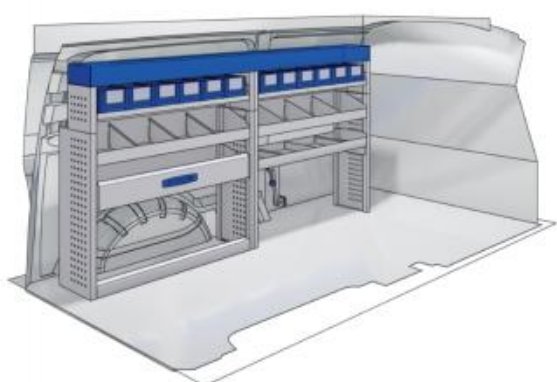

2028mm 1225mm 360mm 65kg