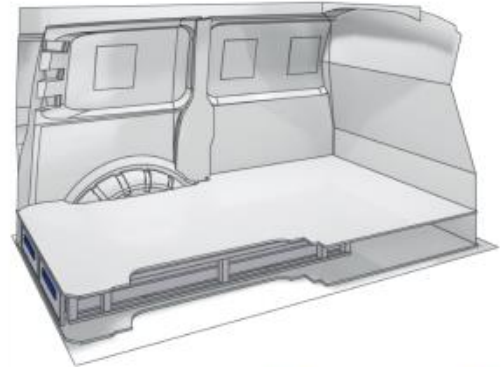

(wheel base: 2925mm)

 1526mm  176mm  1218mm  52kg

Silver Line

57-1-127-00

(wheel base: 2925mm)

 1992mm  176mm  1526mm  76kg

Gold Line

57-1-128-00