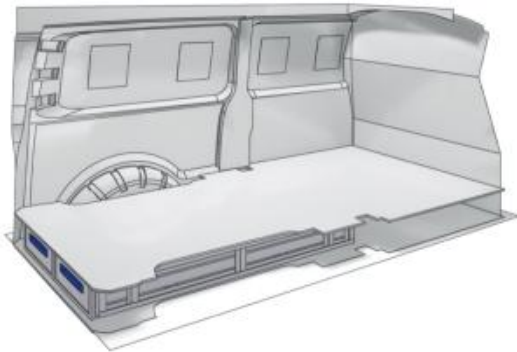

(wheel base: 2925mm)

 1992mm  310mm  1526mm  98kg

VAN CARE

PROACE

57-1-154-00

Bronze Line

(wheel base: 3098mm)

1526mm 176mm 1218mm 52kg