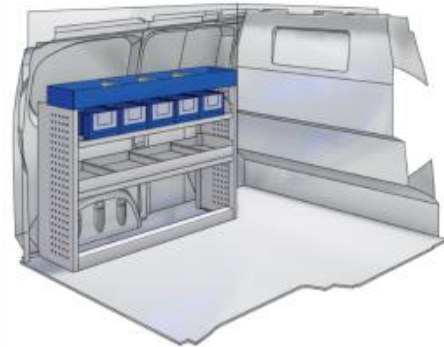

57-1-100-00

(wheel base: 2785mm)

1267mm 980mm 360mm 40kg

Silver Line

57-1-102-00

(wheel base: 2785mm)

1267mm 980mm 360mm 37kg

Gold Line