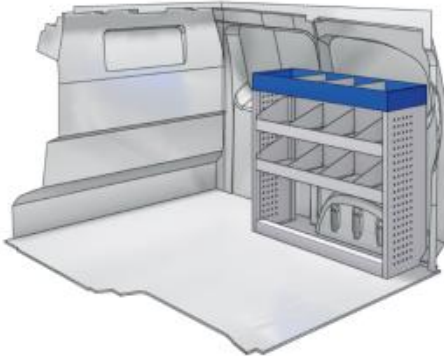

VAN CARE

PROACE CITY

57-1-101-00

Bronze Line

L 1014mm **D** 980mm **D** 360mm **B** 21kg